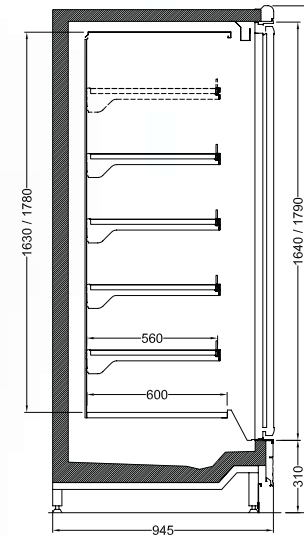

MERİÇ DD MERİÇ SS

Frozen Food Display Cabinet
Bottle Cooler

MERİÇ SS / DD MERİÇ SS / DD

Dıştan
Remonte MERİÇ SS