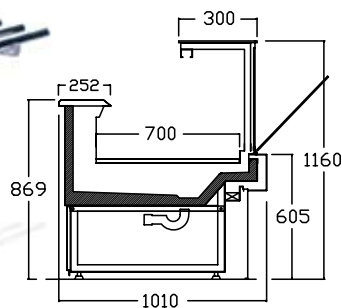

Serve-Over Counter For meat Sausages and Delicatessen

NEVA

NEVA DÜZ
NEVA FLAT UP-DOWN GLASS

groupe à distance-cooling Remote

NEVA101 DÜZ DEVİRME CAM
NEVA101 FLAT UP-DOWN GLASS

NEVA111 DÜZ DEVİRME CAM
NEVA111 FLAT UP-DOWN GLASS

NEVA121 DÜZ DEVİRME CAM
NEVA121 FLAT UP-DOWN GLASS

NEVA101 DÜZ DEVİRME CAM SELF
NEVA101 FLAT UP-DOWN SELF

NEVA111 DÜZ DEVİRME CAM SELF
NEVA111 FLAT UP-DOWN SELF

NEVA121 DÜZ DEVİRME CAM SELF
NEVA121 FLAT UP-DOWN SELF