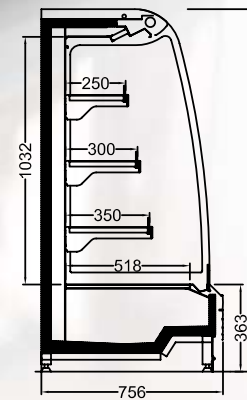

LENA

Dairy and Packed Meat Display Cabinets

GONDOL BAŞI / HEAD CASE

76/150

89/150

107/150

LENA 2
RefrinA 2