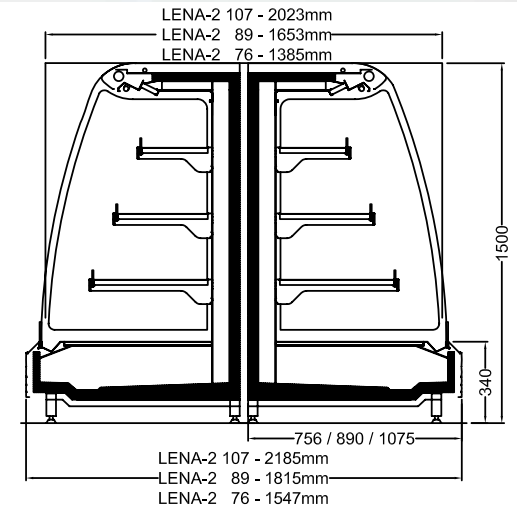

LENA

Dairy and Packed Meat Display Cabinets

GONDOL BAŞI / HEAD CASE

76/150

89/150

107/150

LENA 2
RefrinA 2